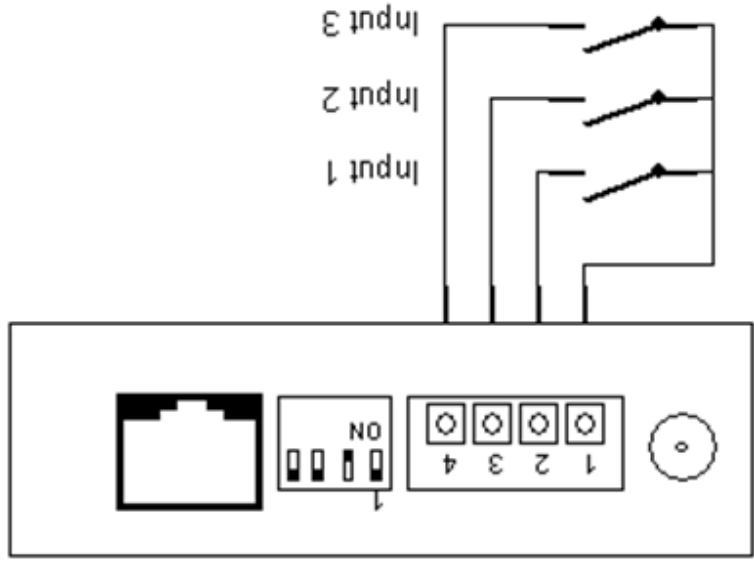

Poseidon & Poseidon2 - Optical smoke detector FDR26 wiring

Optical smoke detector
FDR26