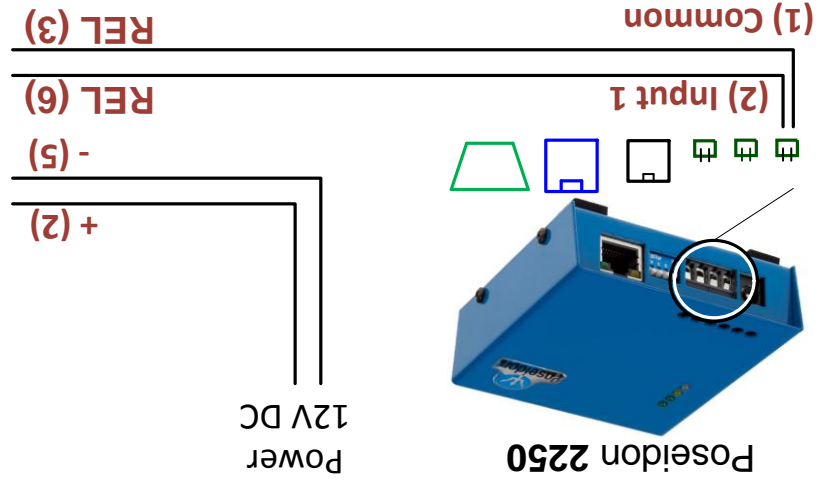

Poseidon & Poseidon2 - Optical smoke detector FDR26 wiring

Optical smoke detector
FDR26