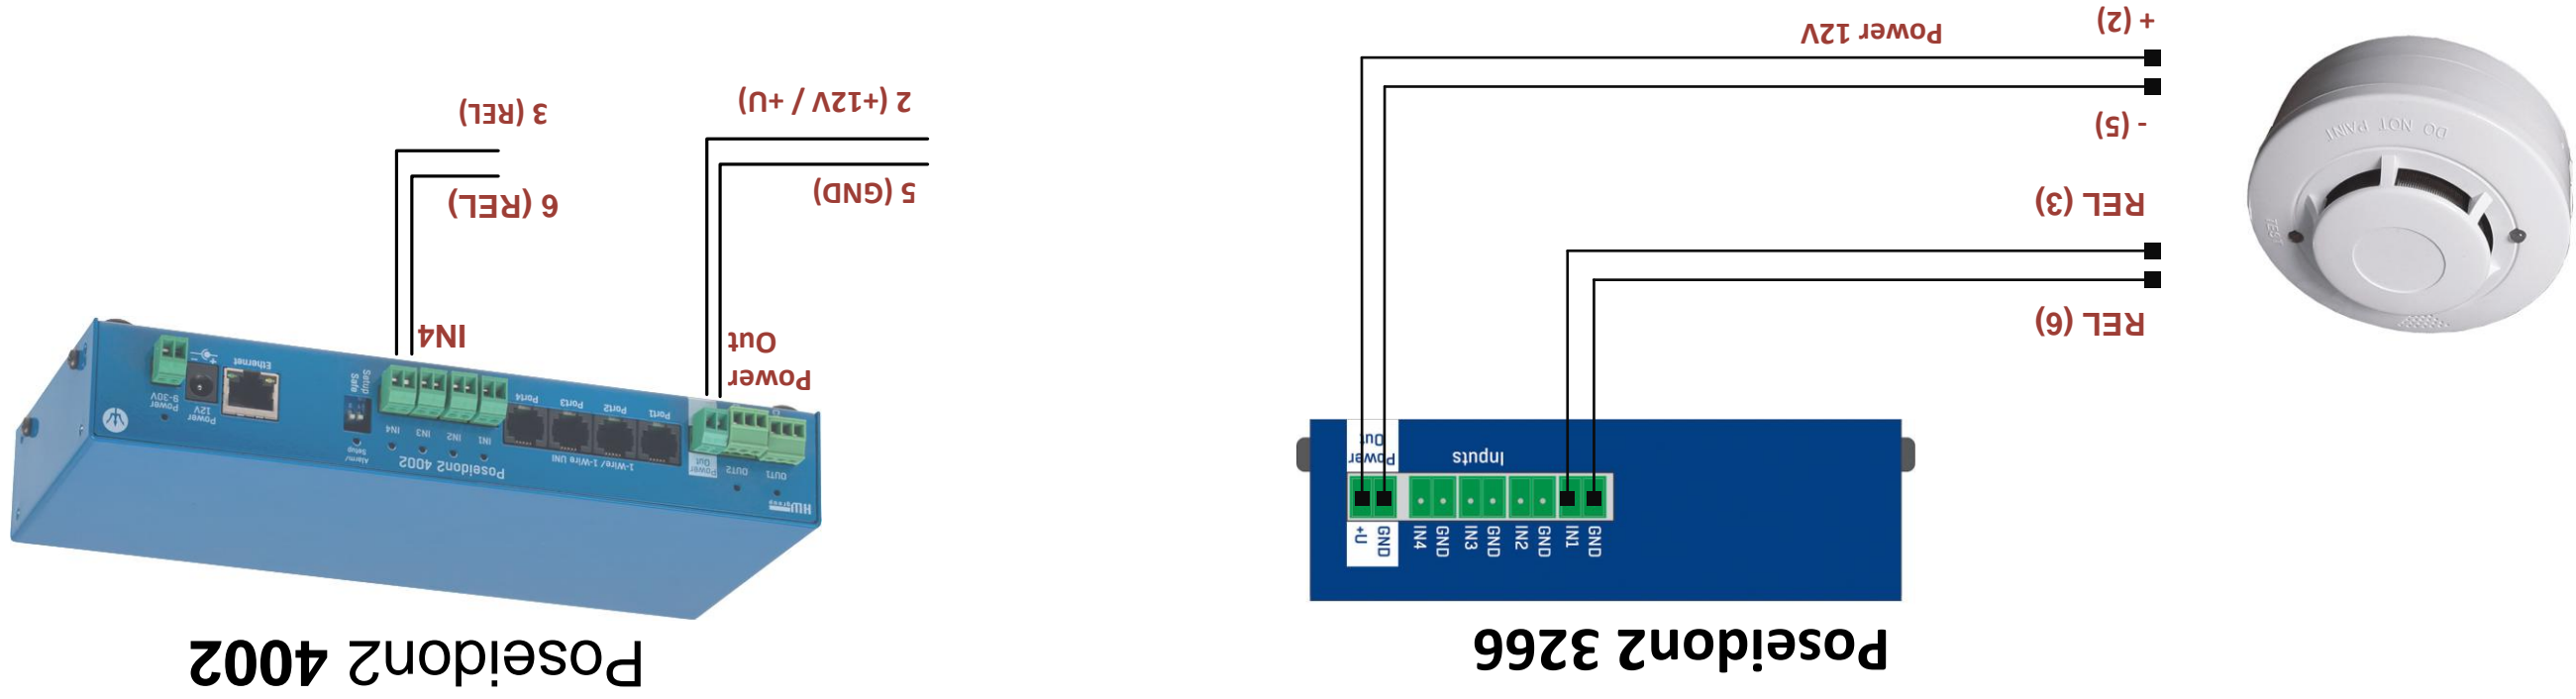

Poseidon & Poseidon2 - Optical smoke detector FDR26 wiring

Optical smoke detector
FDR26